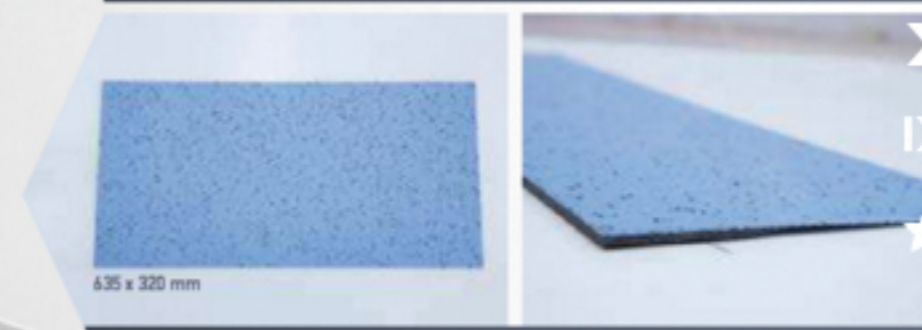

GTI EL5 ACCESS

GTI EL5 CONTROL - ACCESS