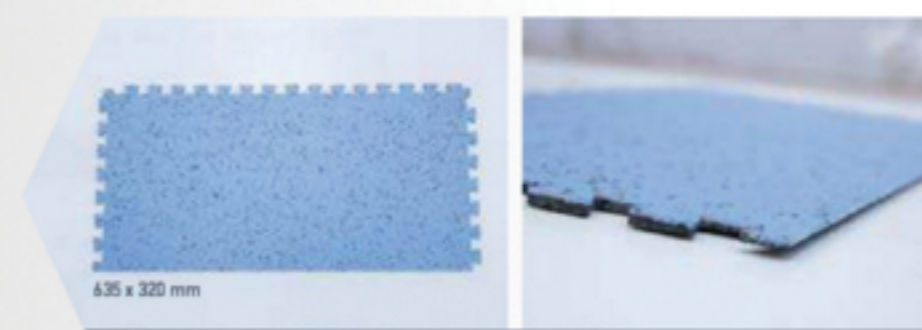

GTI EL5 FINISHES

ESD COPPER STRIP

GTI EL5 CONTROL - COVING CORNER OUT

GTI EL5 CONTROL - COVING CORNER IN

GTI EL5 CONTROL - COVING

Diameter: 4.1 mm / =100 lm per roll

GTI EL5 CONTROL - WELDING ROD

WARNING: GTI EL5 welding rods surface is black. The colour will be revealed when the installer cuts and trims the welding rods.