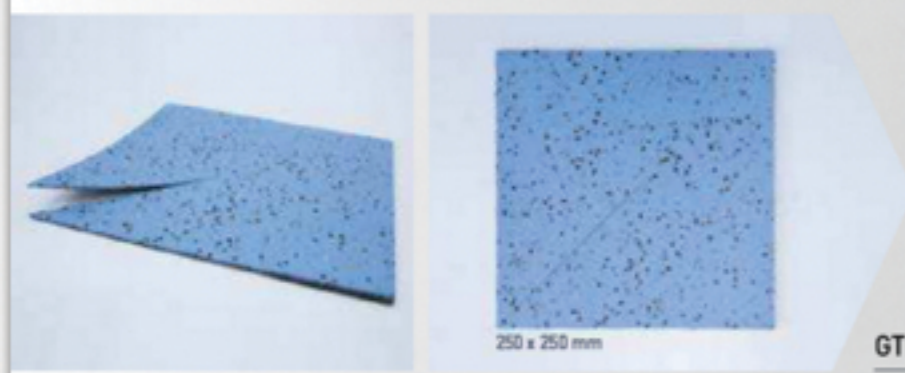

GTI EL5 FINISHES

ESD COPPER STRIP

GTI EL5 CONTROL - COVING CORNER OUT

GTI EL5 CONTROL - COVING CORNER IN

GTI EL5 CONTROL - COVING

Diameter: 4.1 mm / =100 lm per roll

GTI EL5 CONTROL - WELDING ROD

WARNING: GTI EL5 welding rods surface is black. The colour will be revealed when the installer cuts and trims the welding rods.