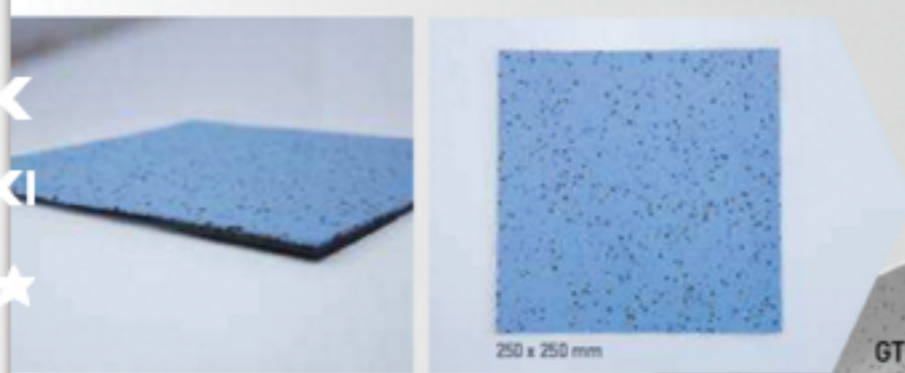

GTI EL5 FINISHES

ESD COPPER STRIP

GTI EL5 CONTROL - COVING CORNER OUT

GTI EL5 CONTROL - COVING CORNER IN

GTI EL5 CONTROL - COVING

Diameter: 4.1 mm / =100 lm per roll

GTI EL5 CONTROL - WELDING ROD

WARNING: GTI EL5 welding rods surface is black. The colour will be revealed when the installer cuts and trims the welding rods.