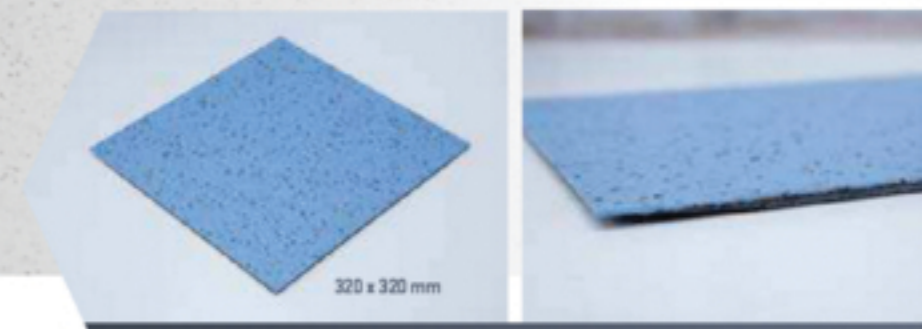

GTI EL5 CONTROL - CORNER

GTI EL5 CORNER